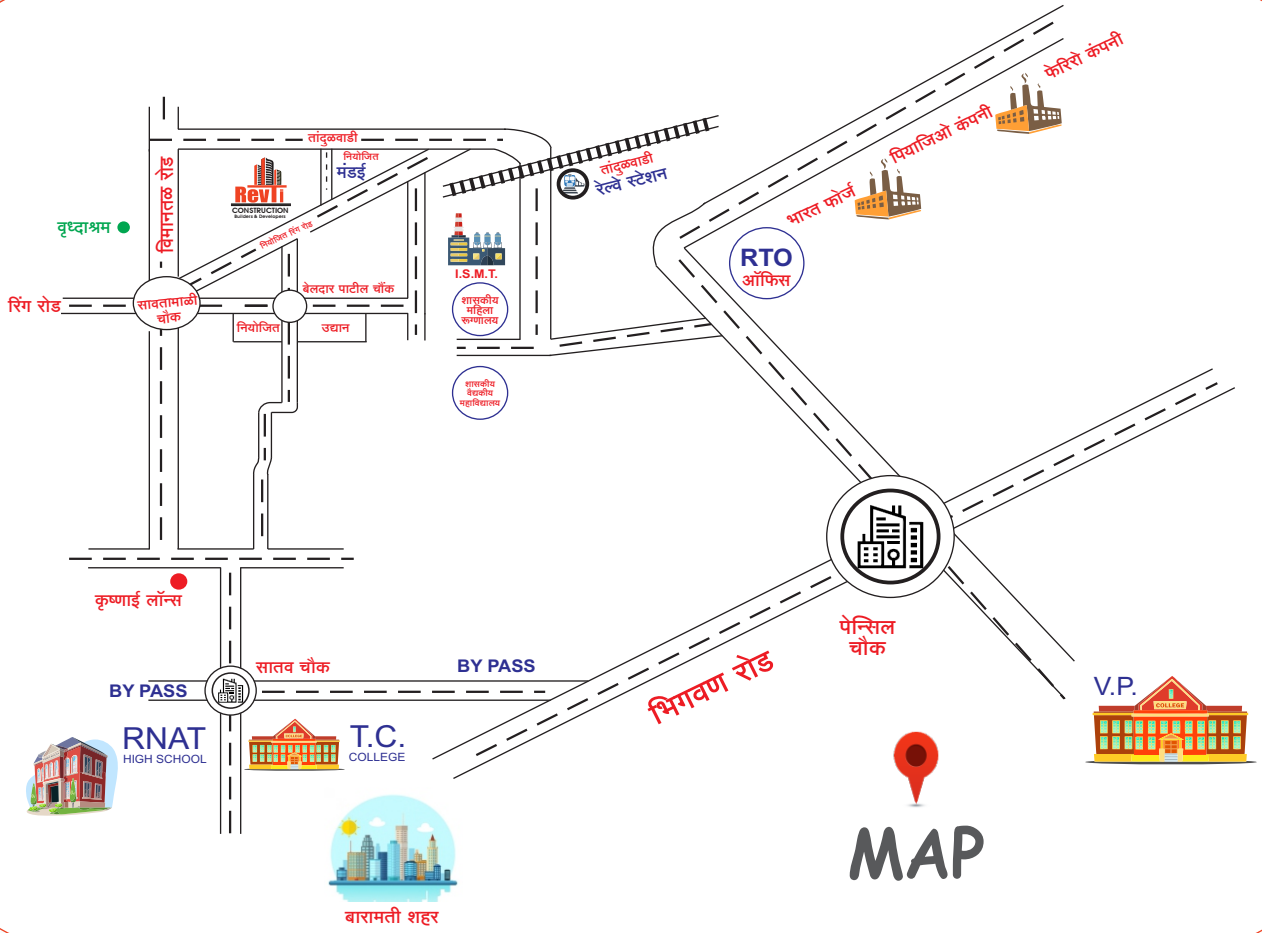

मातोश्री रेसीडेन्सी

Add : Tandulwadi, Baramati- 413102

Email : revticonstruction@gmail.com

**Mo: 9552531627
9922953637**